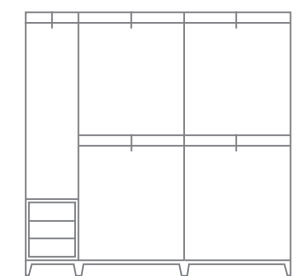

Interno
Internal